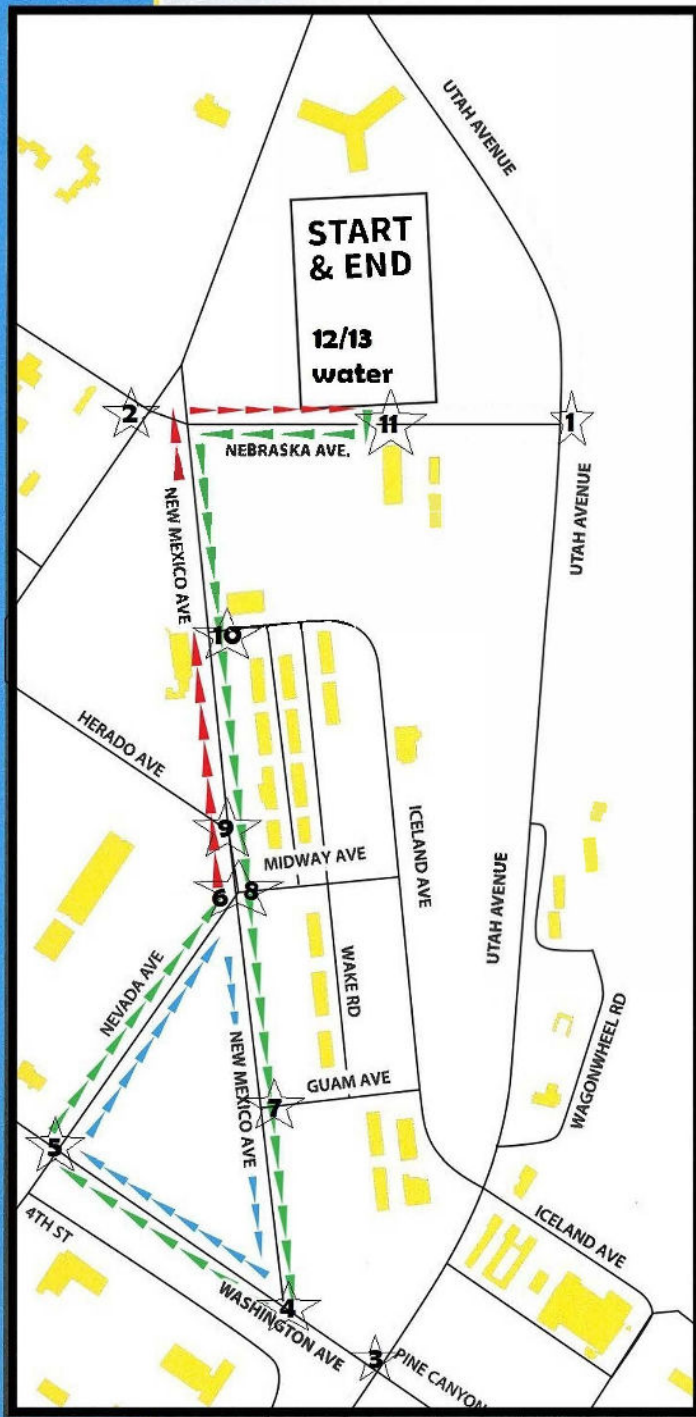

## Delta Dash Route

**RED: END PATH**

**BLUE: 2nd LAP**

**GREEN: START LAP  
RUCK OPTION**

**DISTANCE 2.3 MILES**

**RUCK OPTION 1.6 Miles**

### ONE CURCUIT

- |                            |                            |
|----------------------------|----------------------------|
| ◆ Start at Parade Grounds  | ◆ Start at Parade Grounds  |
| ◆ Right on Nebraska Ave    | ◆ Right on Nebraska Ave    |
| ◆ Left on New Mexico Ave   | ◆ Left on New Mexico Ave   |
| ◆ Right on Washington Ave  | ◆ Right on Washington Ave  |
| ◆ Right on Nevada Ave      | ◆ Right on Nevada Ave      |
| ◆ Right on New Mexico Ave  | ◆ Left on New Mexico Ave   |
| ◆ Right on Washington Ave  | ◆ Right on Nebraska Ave    |
| ◆ Right on Nevada Ave      | ◆ Finish at Parade Grounds |
| ◆ Left on New Mexico Ave   |                            |
| ◆ Right on Nebraska Ave    |                            |
| ◆ Finish at Parade Grounds |                            |

### WALKERS:

- ◆ Start at Parade Grounds
- ◆ Right on Nebraska Ave
- ◆ Left on New Mexico Ave
- ◆ Turn around at Guam Ave
- ◆ Finish at Parade Grounds